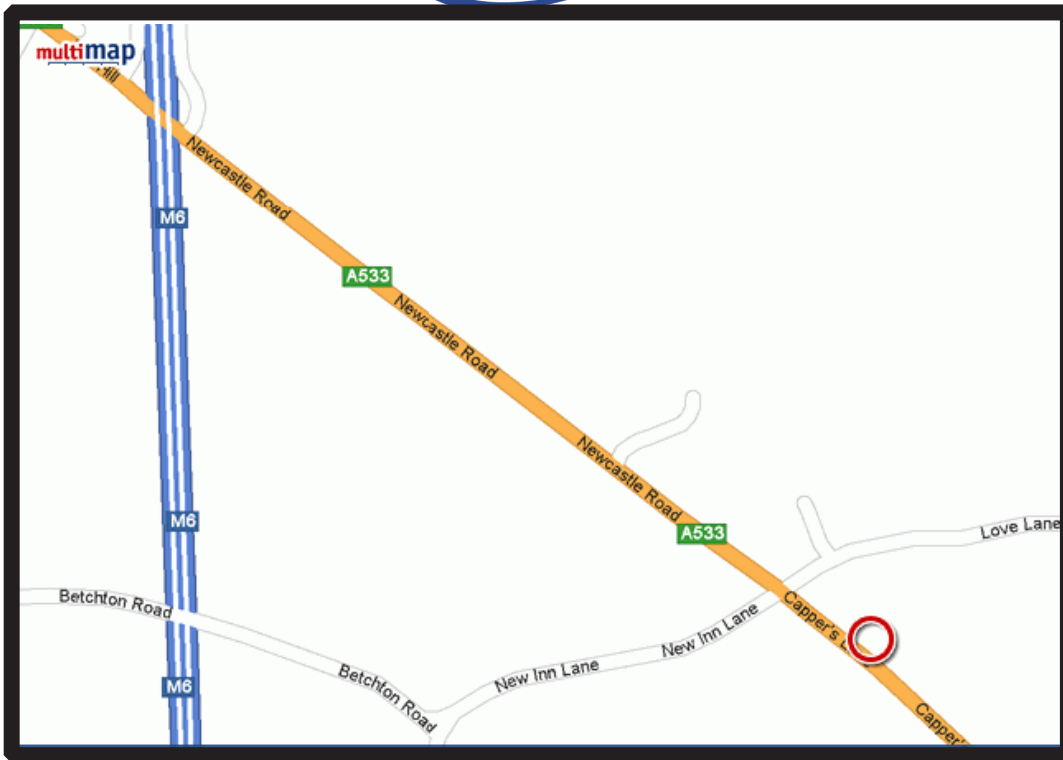

SONIC

DRILLING

Sonic Drilling Ltd
 Yew Tree Farm
 Newcastle Road
 Betchton
 Sandbach
 Cheshire
 CW11 4TD

Tel :- 01477 500 177
 Fax :- 01477 500 121

www.sonicdrilling.co.uk
info@sonicdrilling.co.uk

TRAVELLING FROM THE NORTH

Exit M6 Junction 17
 Turn right towards Sandbach (A534)
 At first traffic lights turn left (A533)
 Follow road over motorway
 Pass Pub (called New Inn)
 Keep on same road
 Turn left (by white fence)
 You have reached Sonic Drilling Ltd

TRAVELLING FROM THE SOUTH

Exit M6 at junction 17
 Turn left for Sandbach (A534)
 At first traffic lights turn left (A533)
 Follow road over motorway
 Pass Pub (called New Inn)
 Keep on same road
 Turn left (by white fence)
 You have reached Sonic Drilling Ltd